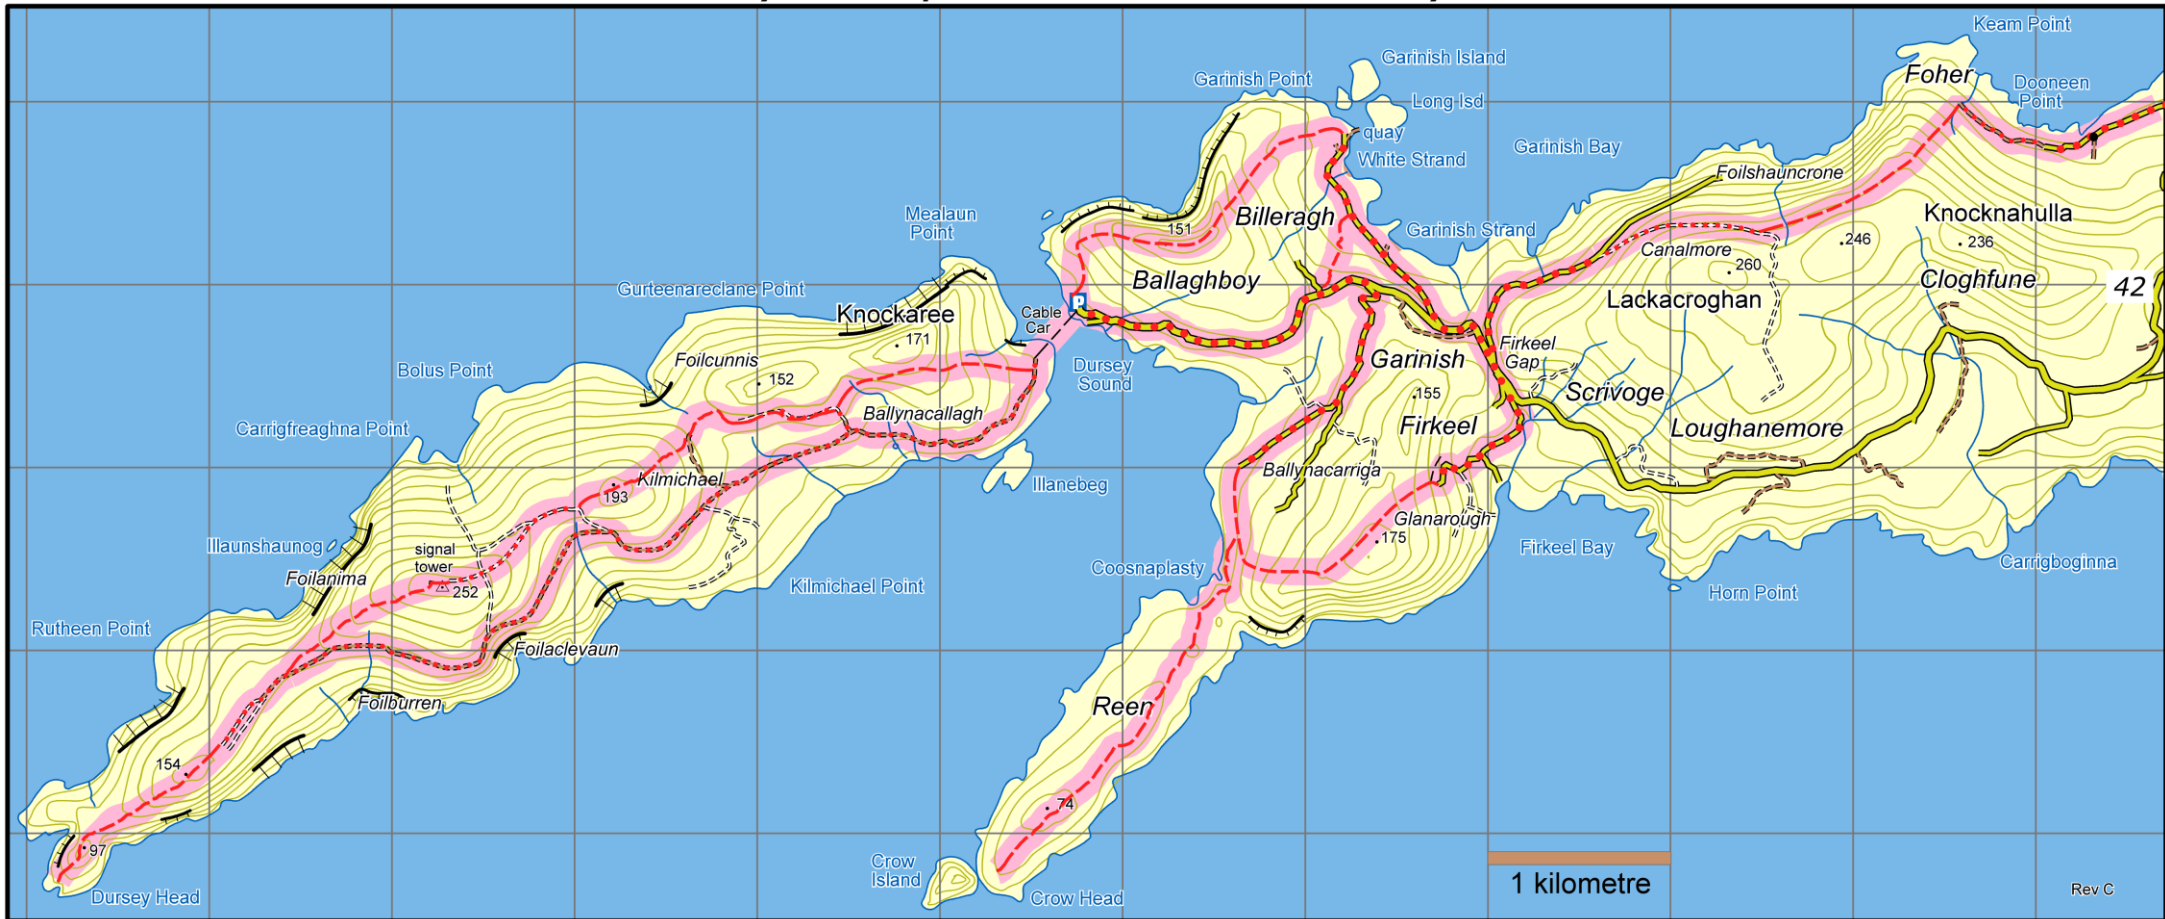

Beara Way : Map 7 Foher to Dursey Island

This map is made available from Sport Ireland – National Trails Office, produced by EastWest mapping. The map is intended for personal use only and should not be modified, republished or transmitted in any form without the permission of Sport Ireland’s National Trails Office. The representation of a track or path on this map does not indicate a right of way. The map includes Ordnance Survey Ireland data made available for display under Permit No. 8658. (c) Ordnance Survey Ireland / Government of Ireland.