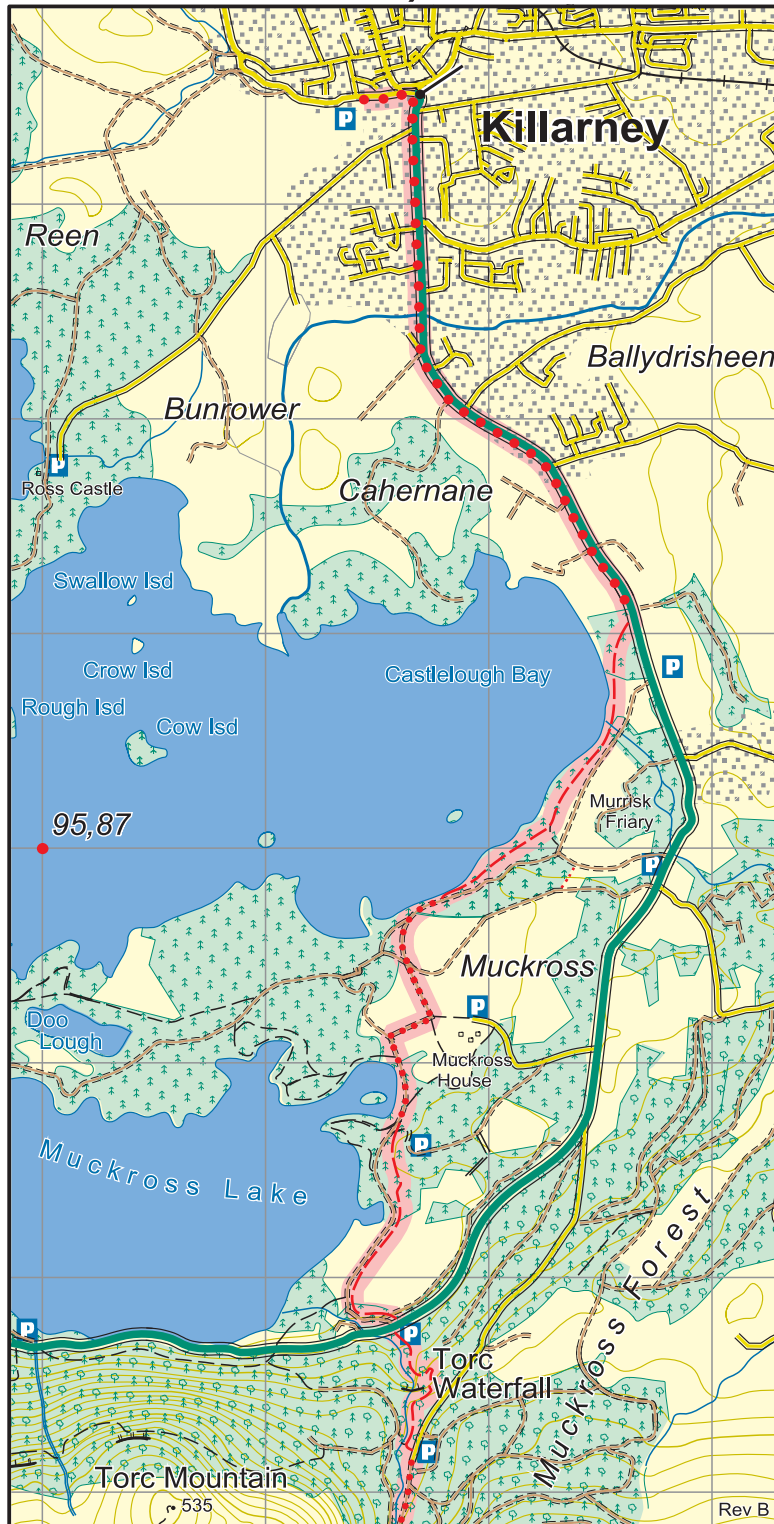

Kerry Way : Map 1 Killarney to Torc

	National Road
	Main Road
	Minor Road
	Forest/ Dirt Road
	Track
	Rough Path/ No path
	Major power line
	Railway
	County boundary
	Cliff - impassable/small
	Forest - conifer/deciduous
	Car Park
	Church

The National Trails Office encourages trail users to apply the Leave No Trace principles:

1. Plan ahead and prepare
2. Be considerate of others
3. Respect farm animals and wildlife
4. Travel and camp on durable ground
5. Leave what you find
6. Dispose of waste properly
7. Minimise the affects of fire