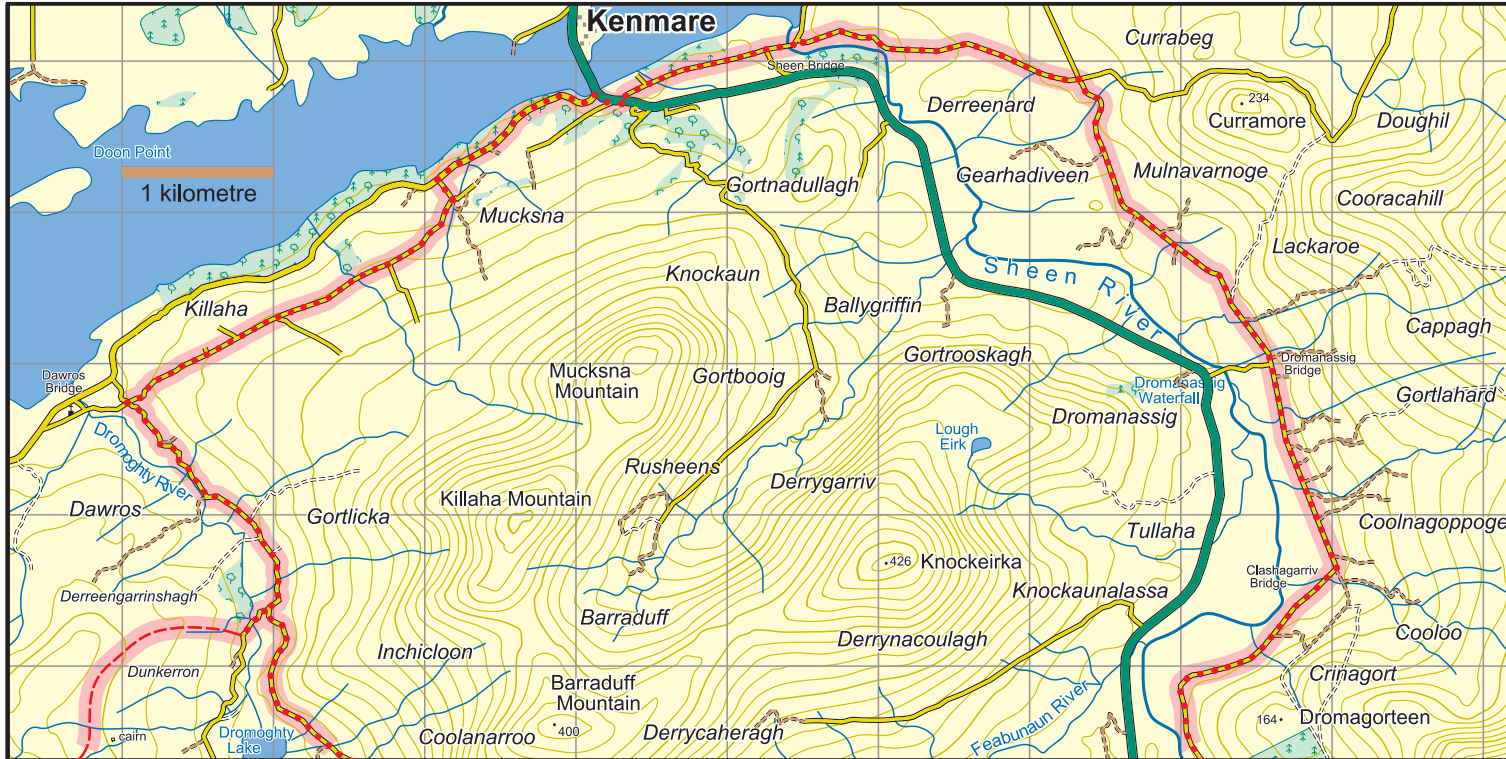

Beara Way : Map 14 Dunkerron to Kenmare to Clashgarriv

The National Trails Office encourages trail users to apply the Leave No Trace principles:

1. Plan ahead and prepare
2. Be considerate of others
3. Respect farm animals and wildlife
4. Travel and camp on durable ground
5. Leave what you find
6. Dispose of waste properly
7. Minimise the affects of fire