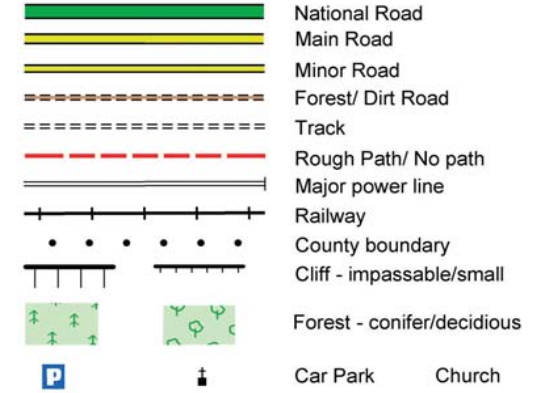

Beara Way : Map 14 Dunkerron to Kenmare to Clashgarriv

The National Trails Office encourages trail users to apply the Leave No Trace principles:

1. Plan ahead and prepare
2. Be considerate of others
3. Respect farm animals and wildlife
4. Travel and camp on durable ground
5. Leave what you find
6. Dispose of waste properly
7. Minimise the affects of fire