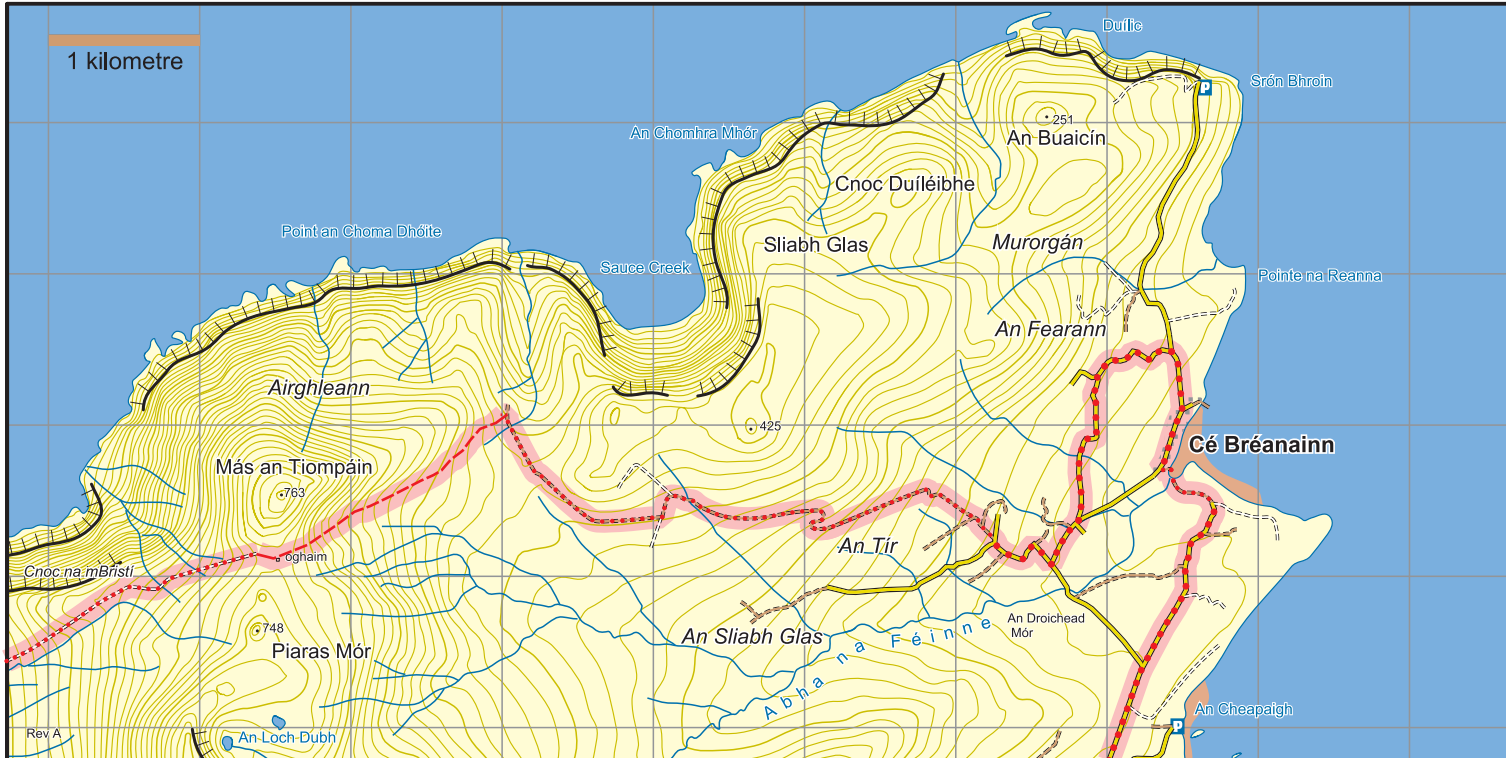

Dingle Way : Map 10 Más an Tiompáin to Cé Bréanainn

	National Road
	Main Road
	Minor Road
	Forest/ Dirt Road
	Track
	Rough Path/ No path
	Major power line
	Railway
	County boundary
	Cliff - impassable/small
	Forest - conifer/deciduous
	Car Park
	Church

The National Trails Office encourages trail users to apply the Leave No Trace principles:

1. Plan ahead and prepare
2. Be considerate of others
3. Respect farm animals and wildlife
4. Travel and camp on durable ground
5. Leave what you find
6. Dispose of waste properly
7. Minimise the affects of fire