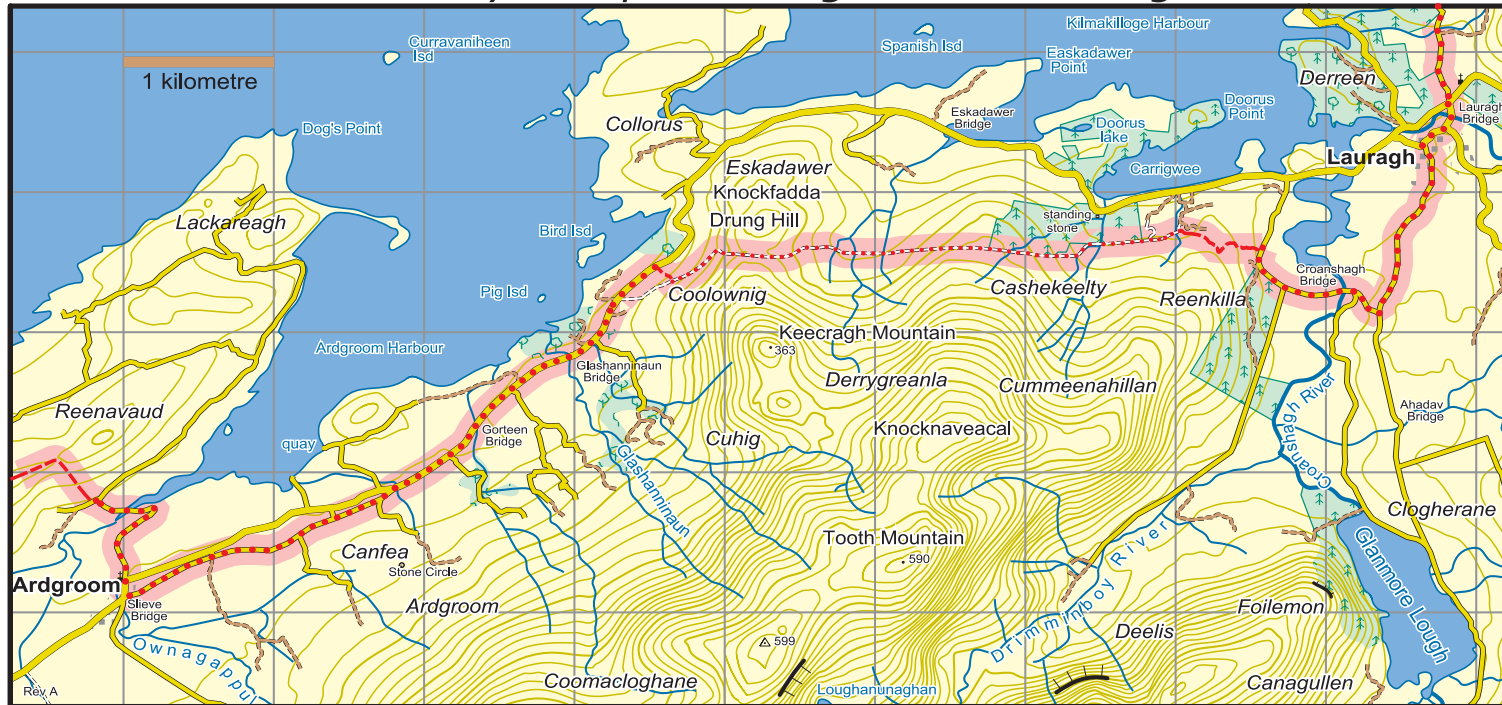

## Beara Way : Map 10 Ardgroom to Lauragh

The National Trails Office encourages trail users to apply the Leave No Trace principles:

1. Plan ahead and prepare
2. Be considerate of others
3. Respect farm animals and wildlife
4. Travel and camp on durable ground
5. Leave what you find
6. Dispose of waste properly
7. Minimise the affects of fire