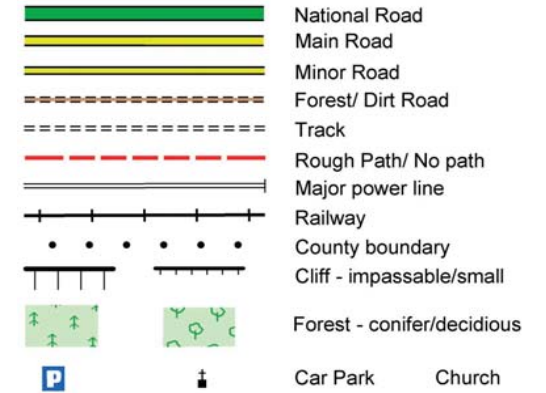

## Beara Way : Map 10 Ardgroom to Lauragh

The National Trails Office encourages trail users to apply the Leave No Trace principles:

1. Plan ahead and prepare
2. Be considerate of others
3. Respect farm animals and wildlife
4. Travel and camp on durable ground
5. Leave what you find
6. Dispose of waste properly
7. Minimise the affects of fire