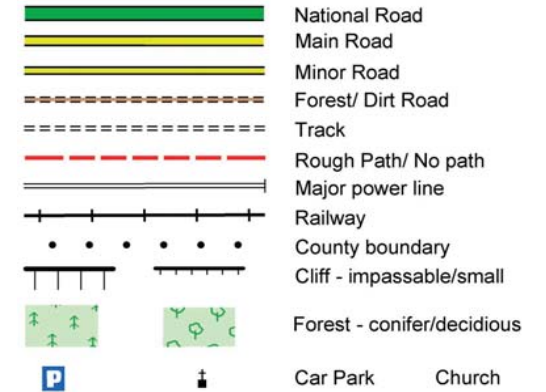

## Dingle Way : Map 6 An Daingean to Cill Mhic an Domhnaigh

The National Trails Office encourages trail users to apply the Leave No Trace principles:

1. Plan ahead and prepare
2. Be considerate of others
3. Respect farm animals and wildlife
4. Travel and camp on durable ground
5. Leave what you find
6. Dispose of waste properly
7. Minimise the affects of fire