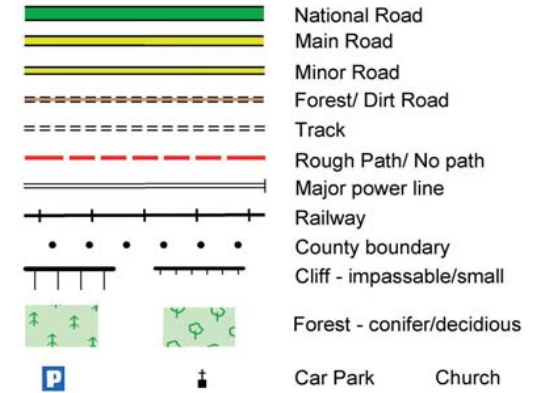

Dingle Way : Map 11 Cé Bréanainn to Stradbally

The National Trails Office encourages trail users to apply the Leave No Trace principles:

1. Plan ahead and prepare
2. Be considerate of others
3. Respect farm animals and wildlife
4. Travel and camp on durable ground
5. Leave what you find
6. Dispose of waste properly
7. Minimise the affects of fire