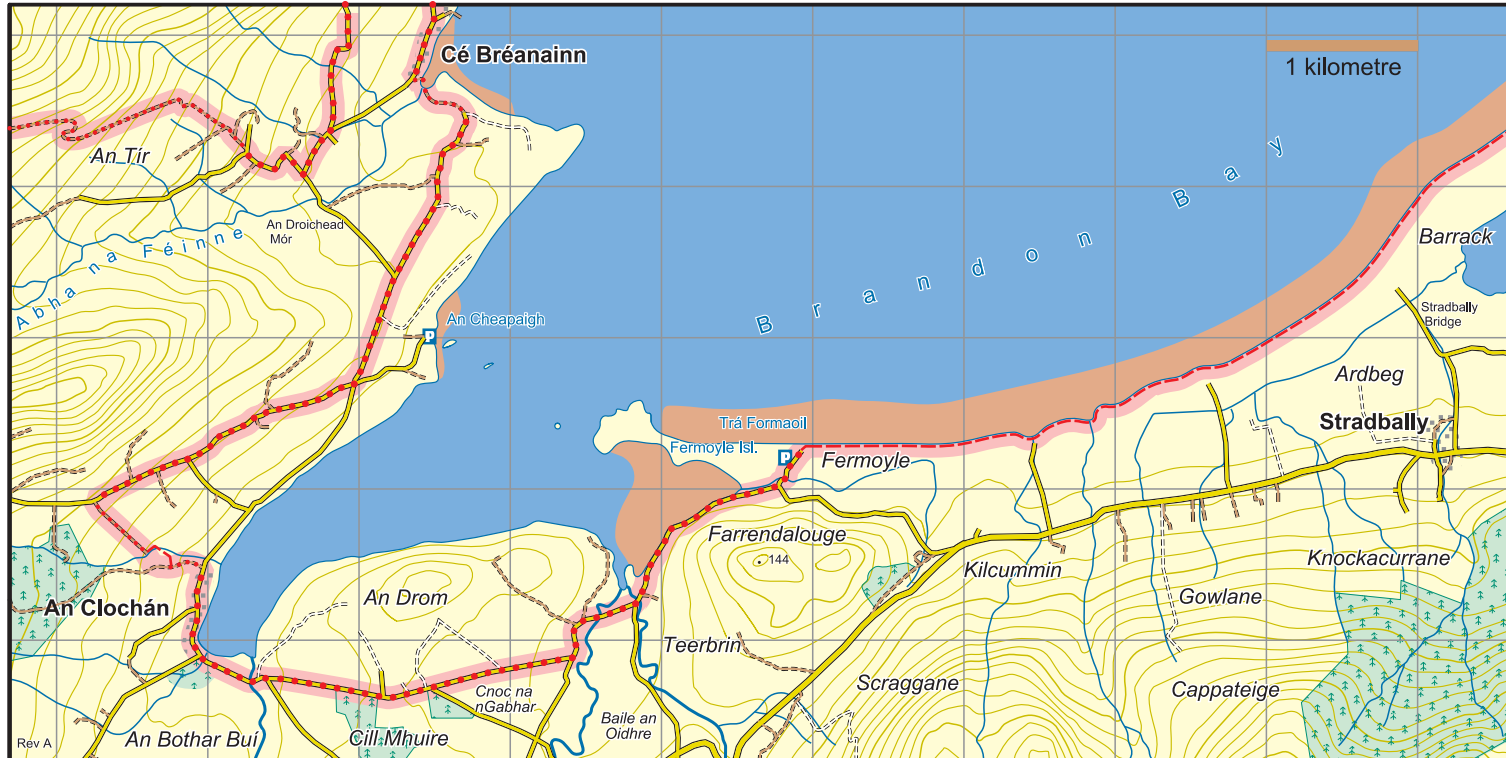

Dingle Way : Map 11 Cé Bréanainn to Stradbally

The National Trails Office encourages trail users to apply the Leave No Trace principles:

1. Plan ahead and prepare
2. Be considerate of others
3. Respect farm animals and wildlife
4. Travel and camp on durable ground
5. Leave what you find
6. Dispose of waste properly
7. Minimise the affects of fire