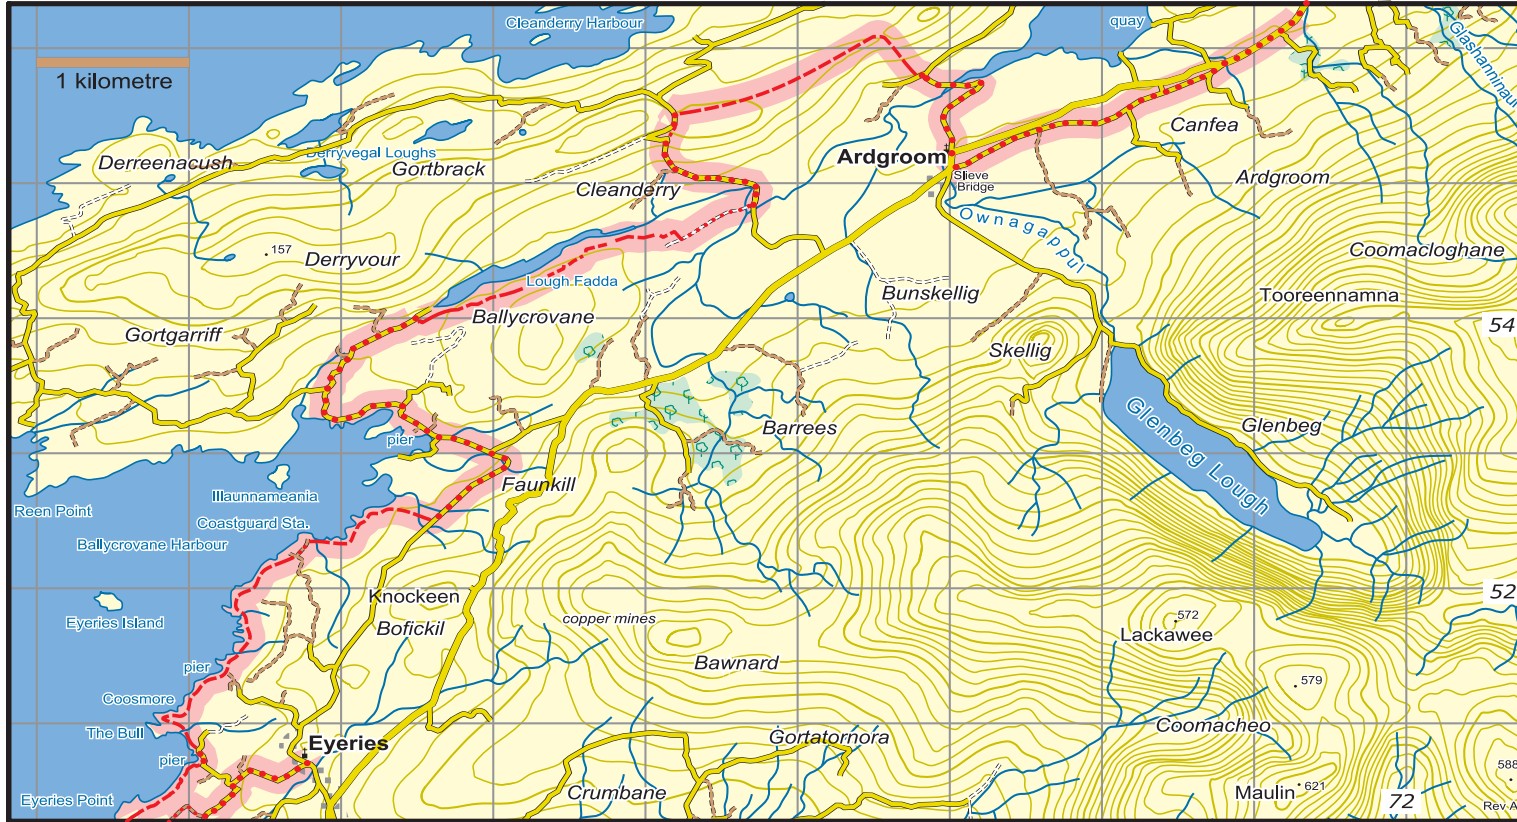

## Beara Way : Map 9 Eyeries to Ardgroom

	National Road
	Main Road
	Minor Road
	Forest/ Dirt Road
	Track
	Rough Path/ No path
	Major power line
	Railway
	County boundary
	Cliff - impassable/small
	Forest - conifer/deciduous
	Car Park
	Church

The National Trails Office encourages trail users to apply the Leave No Trace principles:

1. Plan ahead and prepare
2. Be considerate of others
3. Respect farm animals and wildlife
4. Travel and camp on durable ground
5. Leave what you find
6. Dispose of waste properly
7. Minimise the affects of fire