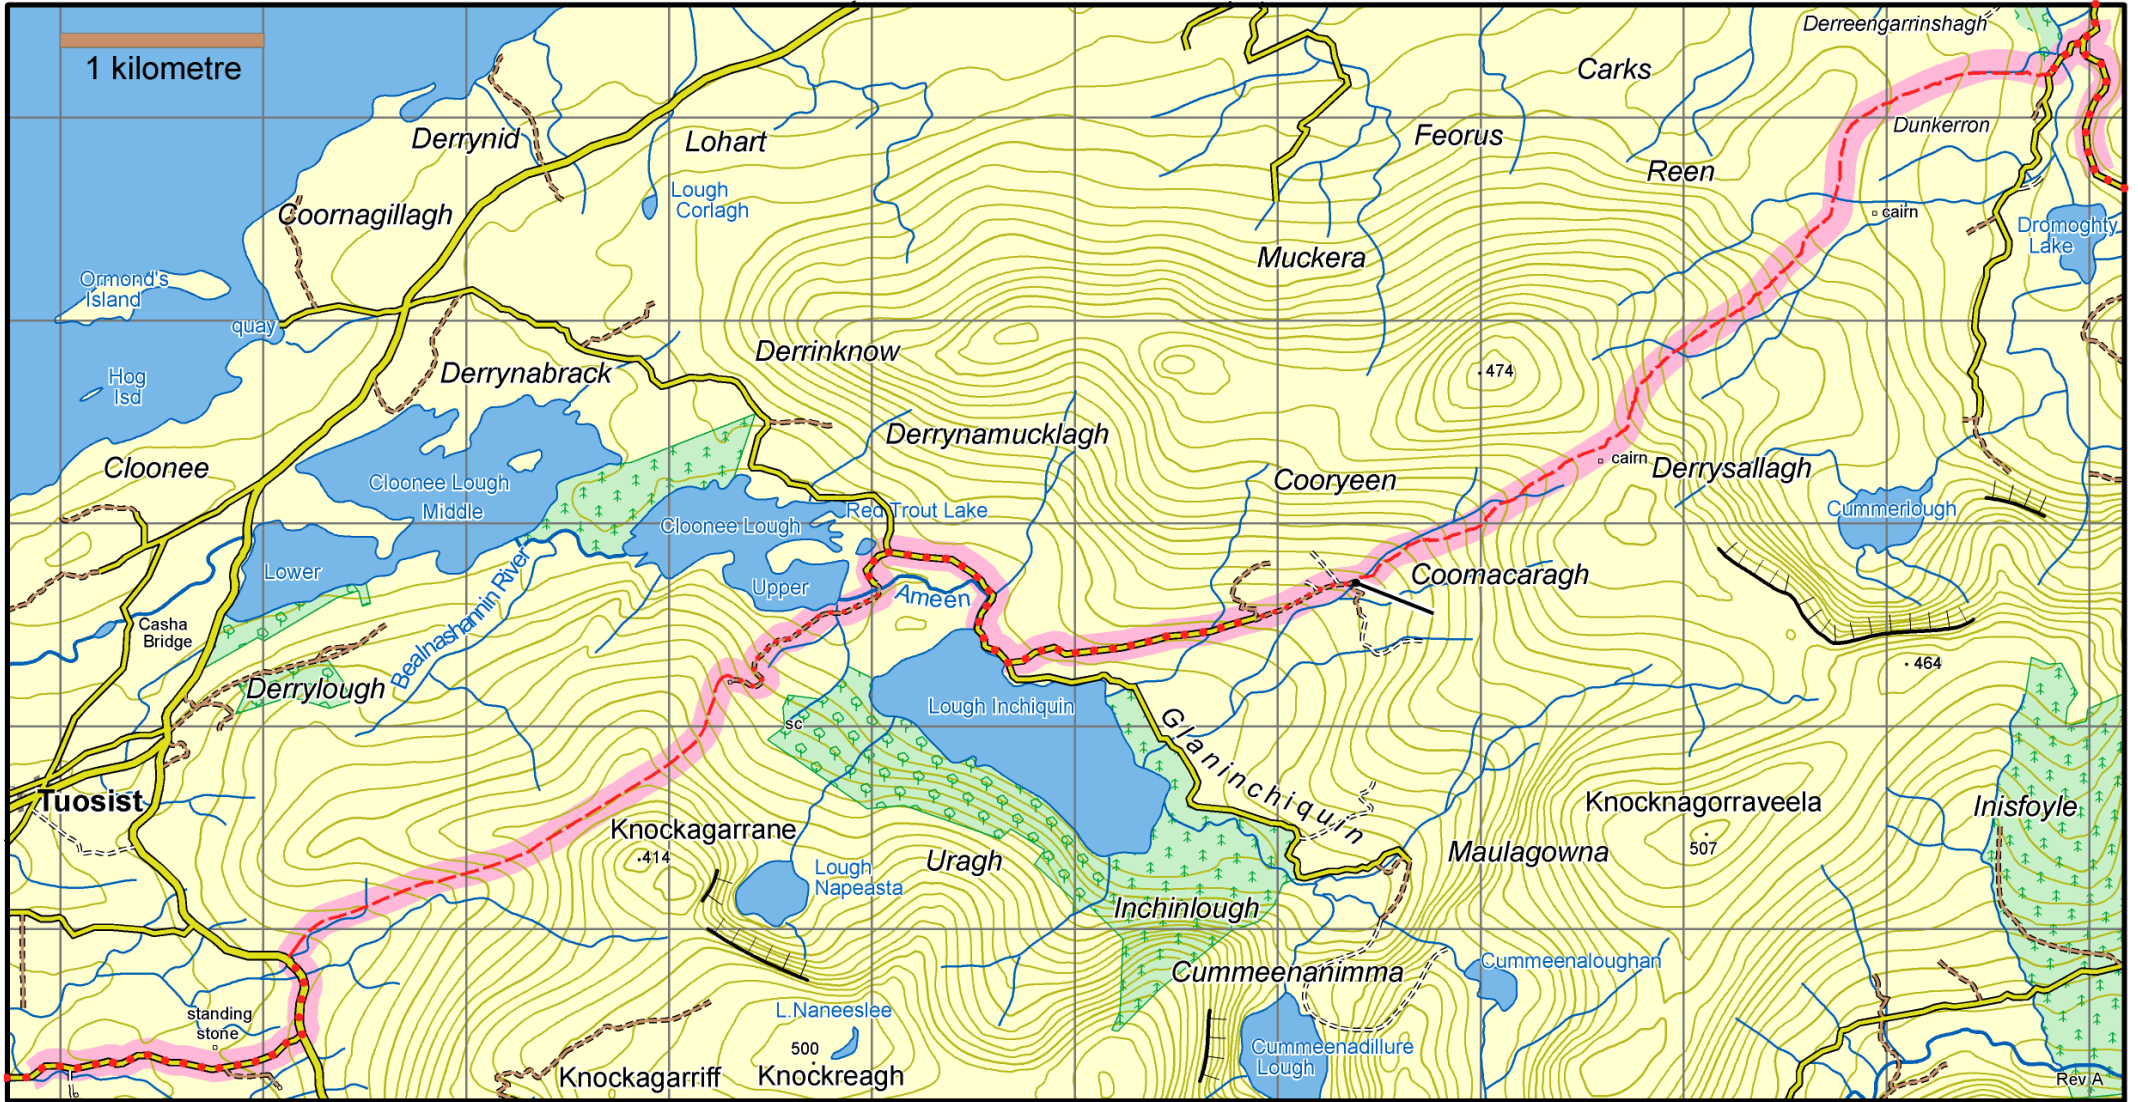

Beara Way : Map 12 Tuosist to Dunkerron

This map is made available from the National Trails Office / Irish Sports Council, produced by EastWest mapping. The map is intended for personal use only and should not be modified, republished or transmitted in any form without the permission of the Irish Sports Council's National Trails Office. The representation of a track or path on this map does not indicate a right of way. The map includes Ordnance Survey Ireland data made available for display under Permit No. 8658. (c) Ordnance Survey Ireland / Government of Ireland.